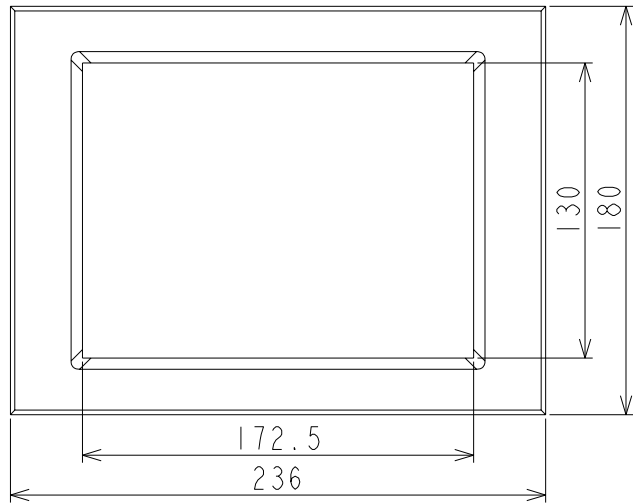

# PCFP-MV8T-R

Front View

Right-side View

Rear View

Bottom View

公差: ±1.0mm  
(但し一部VESAA穴深さを除く)