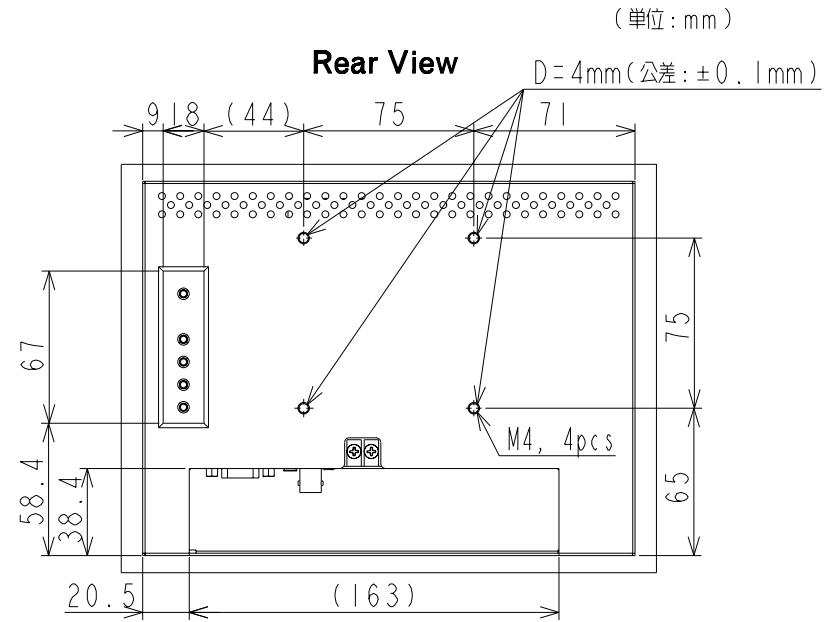

# PCFP-MV8T-R

Front View

Right-side View

Rear View

Bottom View

公差: ±1.0mm  
(但し一部VESAA穴深さを除く)