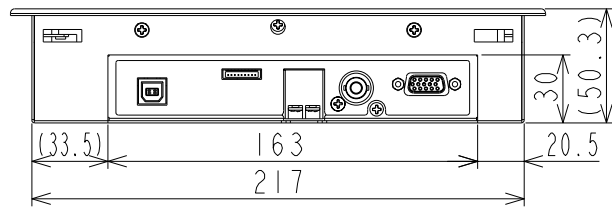

# PCFP-MV8T-R

Front View

Right-side View

Rear View

Bottom View

公差: ±1.0mm  
(但し一部VESAA穴深さを除く)