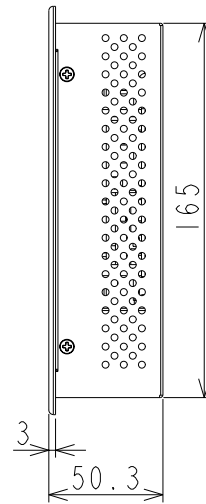

# PCFP-MV8T-R

Front View

Right-side View

Rear View

Bottom View

公差: ±1.0mm  
(但し一部VESAA穴深さを除く)