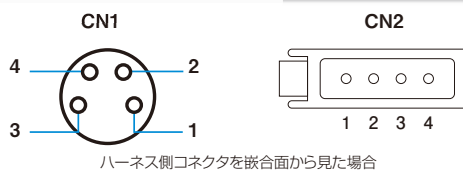

センサ対応ハーネス 価格表

コネクタ タイプ	CN2側 形状	電線 タイプ	指定長 (m)										
			0.2~0.9	1	1.1~1.9	2	2.1~2.9	3	3.1~4.9	5	5.1~8	8.1~9.9	10
FSC9	CUT	B	¥960	¥810	¥1,040	¥870	¥1,190	¥1,030	¥1,380	¥1,220	¥1,940	¥1,960	¥1,850
		C	¥1,260	¥1,070	¥1,620	¥1,470	¥2,030	¥1,880	¥2,760	¥2,620	¥4,690	¥4,710	¥4,570
	YT	B	¥1,290	¥990	¥1,410	¥1,110	¥1,520	¥1,220	¥1,750	¥1,440	¥2,290	¥2,310	¥1,990
		C	¥1,450	¥1,120	¥1,830	¥1,520	¥2,210	¥1,930	¥2,980	¥2,670	¥4,890	¥4,910	¥4,620
FSC10	—	B	—	¥1,240	—	¥1,390	—	¥1,490	—	¥1,690	—	—	¥2,290
		C	—	¥1,550	—	¥1,890	—	¥2,340	—	¥3,080	—	—	¥5,030
FSC12	CUT	B	¥1,090	¥950	¥1,290	¥1,080	¥1,490	¥1,350	¥1,890	¥1,550	¥2,890	¥2,910	¥2,790
		C	¥1,290	¥1,150	¥1,680	¥1,540	¥2,070	¥1,930	¥2,840	¥2,690	¥4,770	¥4,790	¥4,630
	YT	B	¥1,430	¥1,140	¥1,630	¥1,340	¥1,830	¥1,530	¥2,230	¥1,930	¥3,220	¥3,240	¥2,990
		C	¥1,630	¥1,300	¥2,020	¥1,690	¥2,380	¥2,050	¥3,250	¥2,850	¥5,130	¥5,150	¥4,800
FSC13	—	B	—	¥1,400	—	¥1,640	—	¥1,810	—	¥2,150	—	—	¥3,290
		C	—	¥1,890	—	¥2,090	—	¥2,390	—	¥3,160	—	—	¥5,090

センサ対応ハーネス 結線図

FSC9-CUT, YT

CN1	線色
1	茶
2	白
3	青
4	黒

FSC9-ECON

CN1	線色	CN2
1	茶	1
2	白	2
3	青	3
4	黒	4